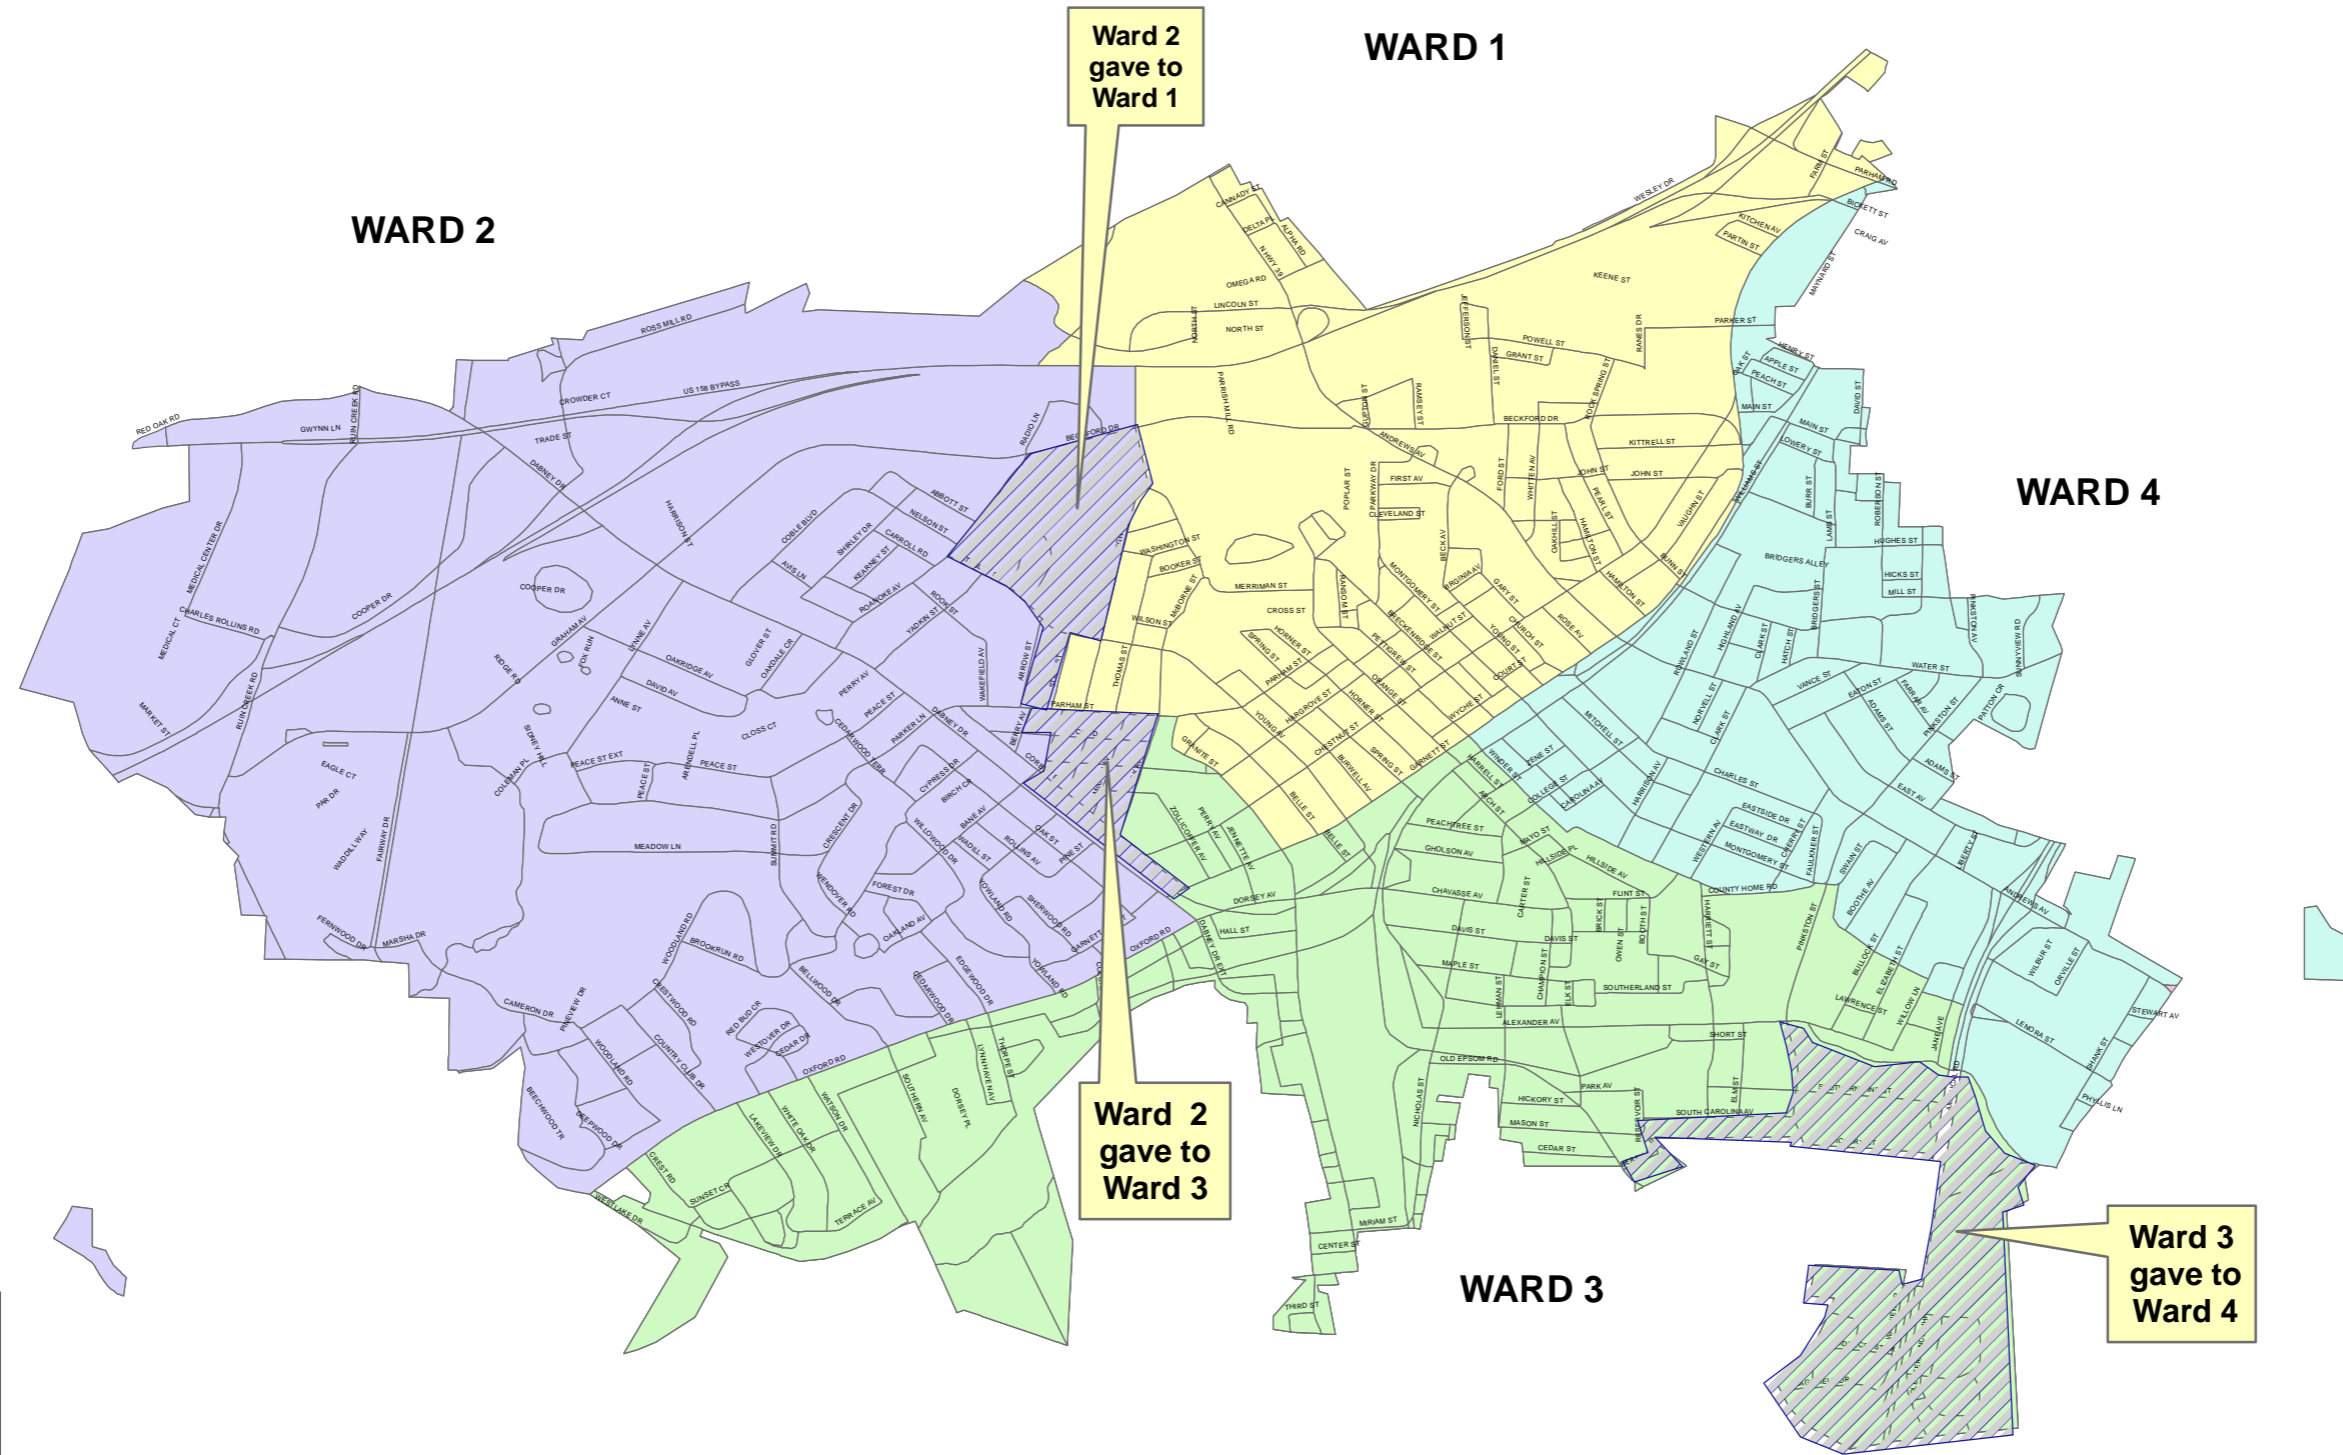

Total Population 15,368

City of Henderson Changes in Wards

Legend

- WARD 1
- WARD 2
- WARD 3
- WARD 4

3,900 1,950 0 3,900 Feet

This map was prepared by
the City of Henderson Planning Department
July 20, 2011